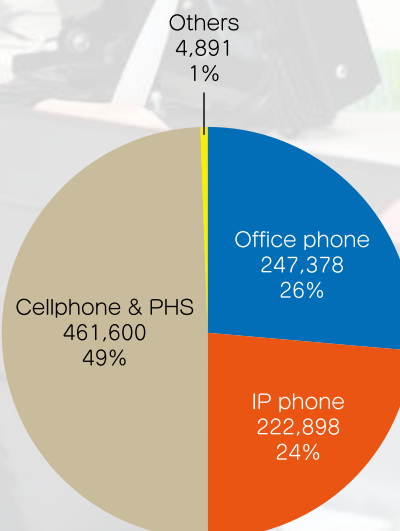

The TFD has two Command & Control Centers (not for Inagi City and the island areas). One is located in Chiyoda Ward, and takes the 1-1-9 emergency calls from within Tokyo's 23 wards. The other in Tachikawa City takes the calls from within the Tama area. In 2017, the Centers received 936,767 calls—about 2,600 calls per day, one call per about 30 seconds. They also take the calls transferred from the police, Internet calls (only from the registrants), and elderly resident calls (only from the registrants). Both Centers play the most important role any time for citizens.

1-1-9 Emergency Calls in 2017

Telephones Used for 1-1-9 Calls in 2017

1-1-9 Call

Responding to Disasters/Incidents

Call Taken

Tokyo Fire Department...
Fire or ambulance?

Dispatching Order

Responding to Emergency