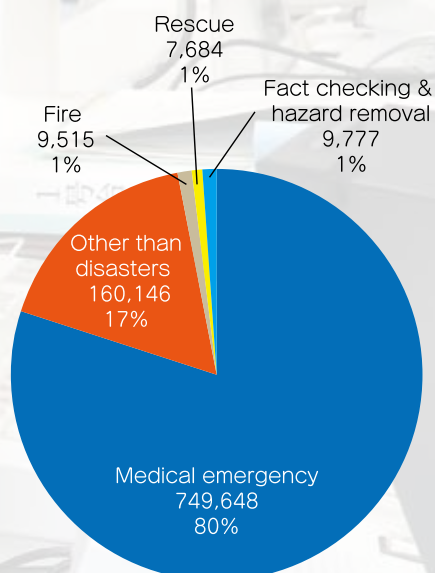

The TFD has two Command & Control Centers (not for Inagi City and the island areas). One is located in Chiyoda Ward, and takes the 1-1-9 emergency calls from within Tokyo's 23 wards. The other in Tachikawa City takes the calls from within the Tama area. In 2017, the Centers received 936,767 calls—about 2,600 calls per day, one call per about 30 seconds. They also take the calls transferred from the police, Internet calls (only from the registrants), and elderly resident calls (only from the registrants). Both Centers play the most important role any time for citizens.

1-1-9 Emergency Calls in 2017

Telephones Used for 1-1-9 Calls in 2017

1-1-9 Call

Responding to Disasters/Incidents

Call Taken

Tokyo Fire Department...
Fire or ambulance?

Dispatching Order

Responding to Emergency