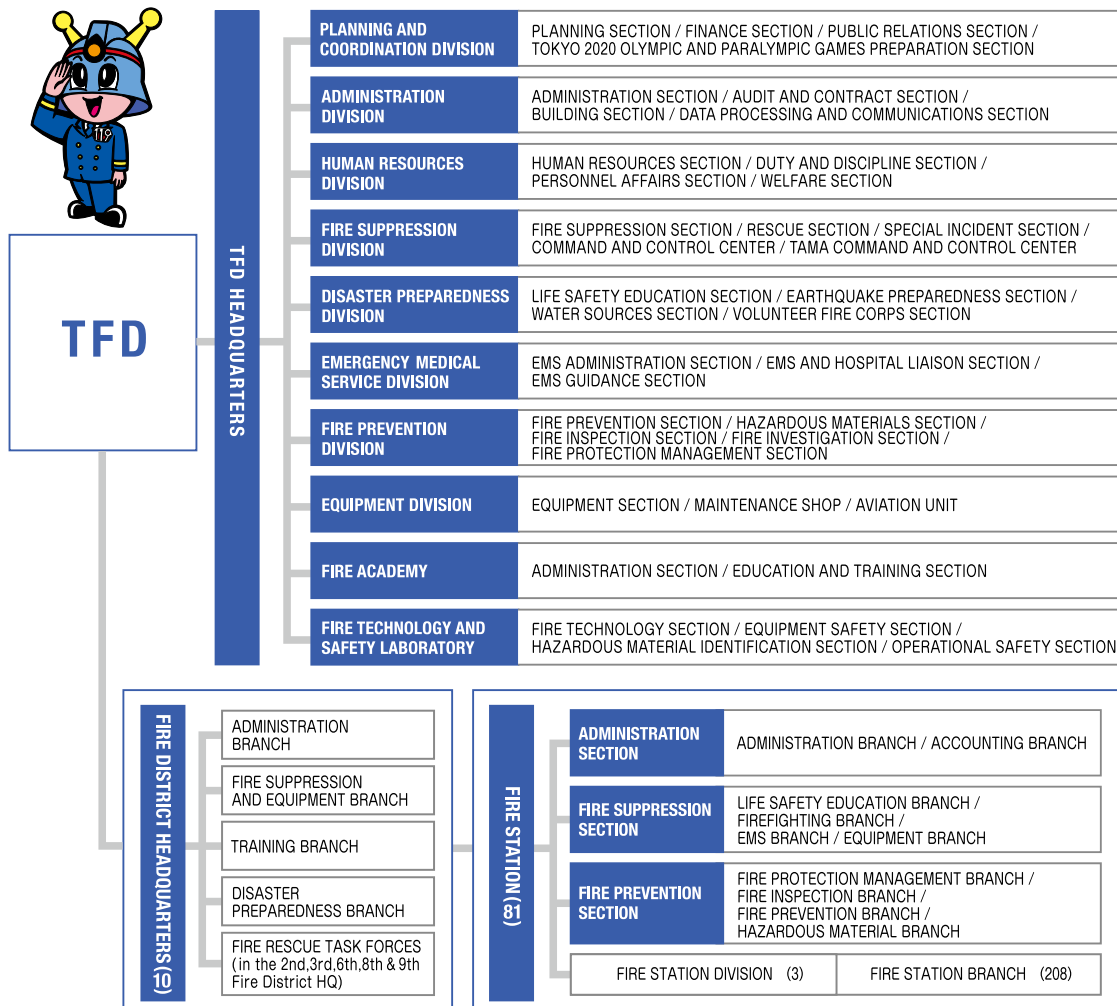

## Organization

### TFD Service Area

The TFD was established on March 7, 1948 as a municipal fire service organization, and actually protects the lives and properties of Tokyo residents, except those in the island areas and Inagi City, from fires and other disasters. About 18,500 TFD personnel work at fire and life safety for about 13,000,000 people in the urban and rural areas of about 1,770km<sup>2</sup> characterized by a lot of high-rise apartment buildings, commercial facilities and mountain greenery .

## Makeup

As of April 1, 2018