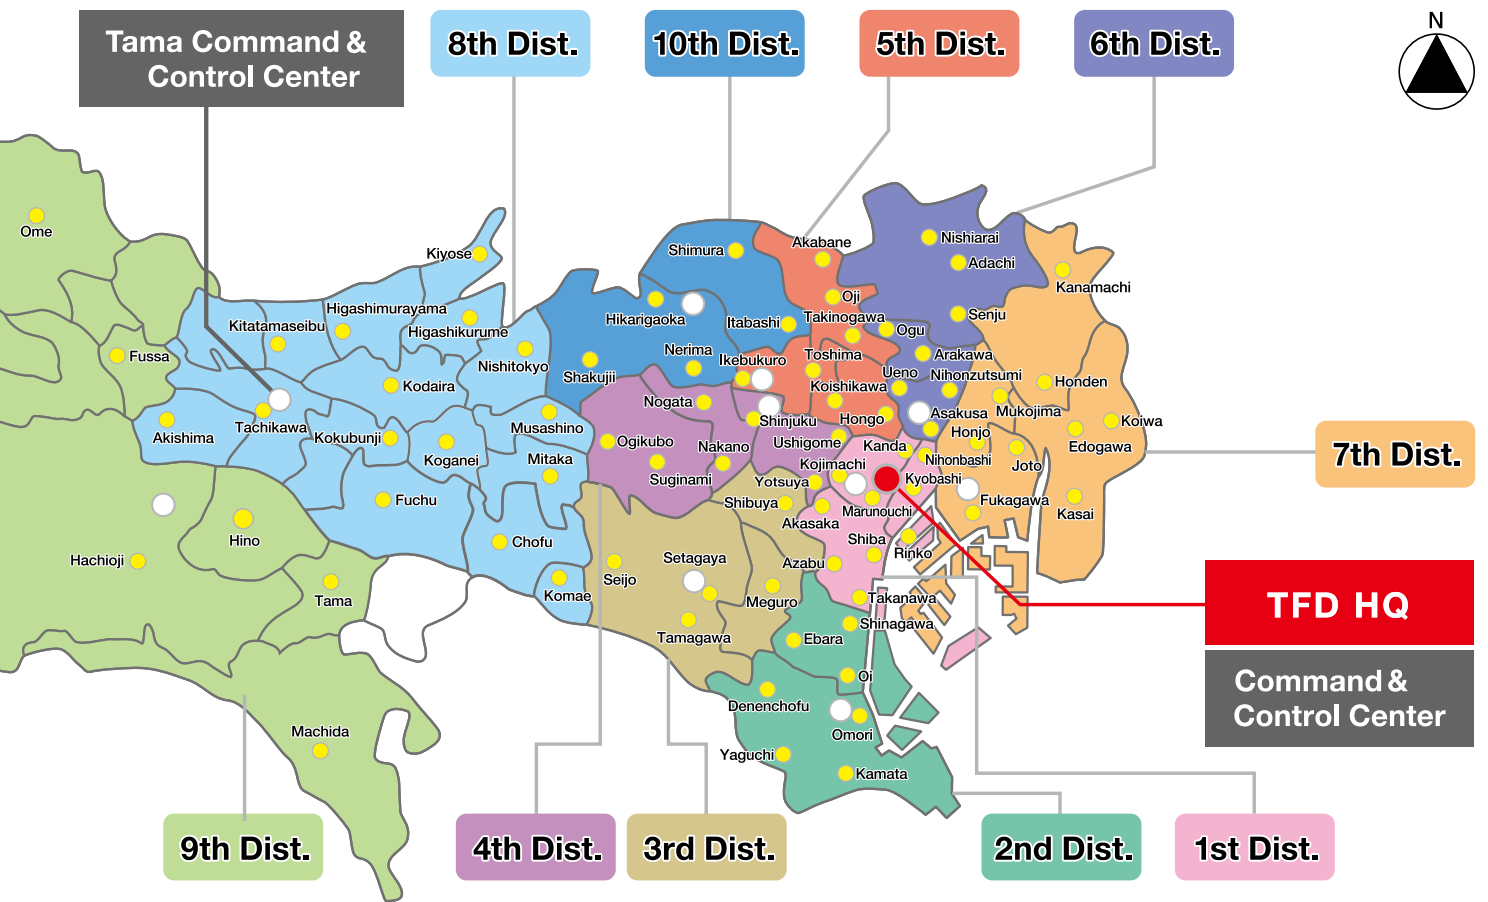

## Organization

### TFD Service Area

The TFD was established on March 7, 1948 as a municipal fire service organization, and actually protects the lives and properties of Tokyo residents, except those in the island areas and Inagi City, from fires and other disasters. About 18,500 TFD personnel work at fire and life safety for about 13,000,000 people in the urban and rural areas of about 1,770km<sup>2</sup> characterized by a lot of high-rise apartment buildings, commercial facilities and mountain greenery .

## Makeup

As of April 1, 2018